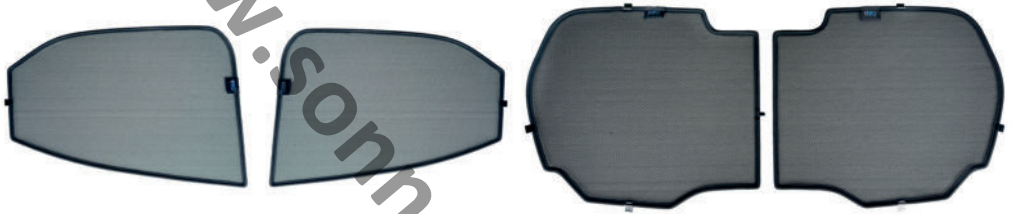

TOYOTA YARIS | HATCH

TOY-YARI-5-E

MAZDA 2 HYBRID

Included Components:

Side Window Shades

Tailgate Shades

M01

M02 x2

M03

M04

M05 x2

M09

M11

M12 x4

M13 x2

M14 x1